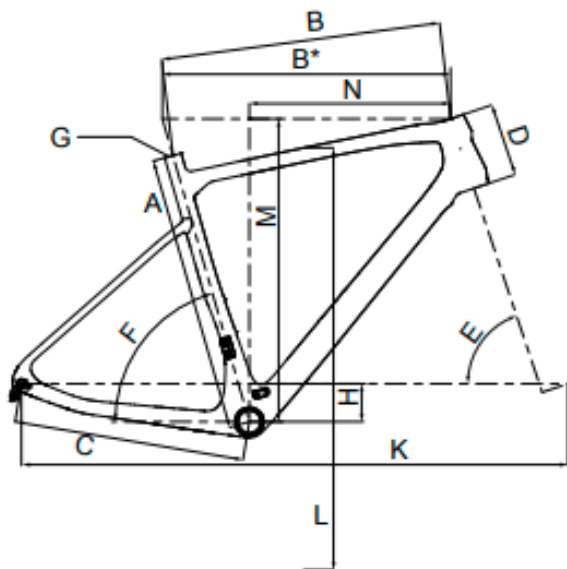

### GRANDURANCE RD 5 / RD 3 / 4

SEATPOST DIAMETER	27,2 mm
HEADSET DIMENSION	ZS44/ZS56
BB STANDARD	BSA68
HANGER TYPE	BGM-H030
MAX. ROTOR SIZE	160 mm

FRAME SIZE		49 cm	53 cm	55 cm	57 cm	61 cm
BB CENTRE TO TOP OF SEATTUBE	A	475 mm	510 mm	535 mm	555 mm	585 mm
TOP TUBE PARALLEL	B	515 mm	530 mm	540 mm	555 mm	575 mm
TOP TUBE HORIZONTAL	B*	530 mm	545 mm	560 mm	575 mm	590 mm
CHAINSTAY	C	425 mm	425 mm	425 mm	425 mm	425 mm
HEADTUBE LENGTH	D	115 mm	135 mm	160 mm	180 mm	200 mm
HEAD ANGLE	E	70,0 °	70,0 °	71,0 °	71,0 °	71,0 °
SEAT ANGLE	F	75,0 °	75,0 °	74,0 °	74,0 °	74,0 °
BB OFFSET	H	-70 mm	-70 mm	-70 mm	-70 mm	-70 mm
WHEELBASE	K	1.030 mm	1.045 mm	1.042 mm	1.060 mm	1.075 mm
STANDOVER HEIGHT	L	740 mm	768 mm	795 mm	813 mm	838 mm
STACK	M	541 mm	560 mm	588 mm	607 mm	625 mm
REACH	N	385 mm	395 mm	392 mm	401 mm	410 mm
FORK LENGTH	O	405 mm	405 mm	405 mm	405 mm	405 mm
FORK RAKE	P	50 mm	50 mm	50 mm	50 mm	50 mm