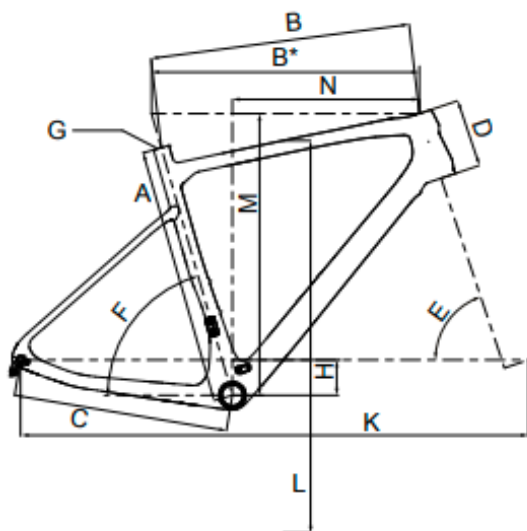

PERFORMANCE

GRANDURANCE RD 7 / 8 / 6 / 6 FMN

SEATPOST DIAMETER	27,2 mm
HEADSET DIMENSION	ZS44/ZS56
BB STANDARD	BSA68
HANGER TYPE	BGM-H042A
MAX. ROTOR SIZE	160 mm

FRAME SIZE	49 cm	53 cm	55 cm	57 cm	61 cm
BB CENTRE TO TOP OF SEATTUBE	A 475 mm	510 mm	535 mm	555 mm	585 mm
TOP TUBE PARALLEL	B 515 mm	530 mm	540 mm	555 mm	575 mm
TOP TUBE HORIZONTAL	B* 530 mm	545 mm	560 mm	575 mm	590 mm
CHAINSTAY	C 425 mm	425 mm	425 mm	425 mm	425 mm
HEADTUBE LENGTH	D 115 mm	135 mm	160 mm	180 mm	200 mm
HEAD ANGLE	E 70,0 °	70,0 °	71,0 °	71,0 °	71,0 °
SEAT ANGLE	F 75,0 °	75,0 °	74,0 °	74,0 °	74,0 °
BB OFFSET	H -70 mm	-70 mm	-70 mm	-70 mm	-70 mm
WHEELBASE	K 1.030 mm	1.045 mm	1.042 mm	1.080 mm	1.075 mm
STANDOVER HEIGHT	L 740 mm	768 mm	795 mm	813 mm	838 mm
STACK	M 541 mm	560 mm	588 mm	607 mm	625 mm
REACH	N 385 mm	395 mm	392 mm	401 mm	410 mm
FORK LENGTH	O 405 mm	405 mm	405 mm	405 mm	405 mm
FORK RAKE	P 50 mm	50 mm	50 mm	50 mm	50 mm