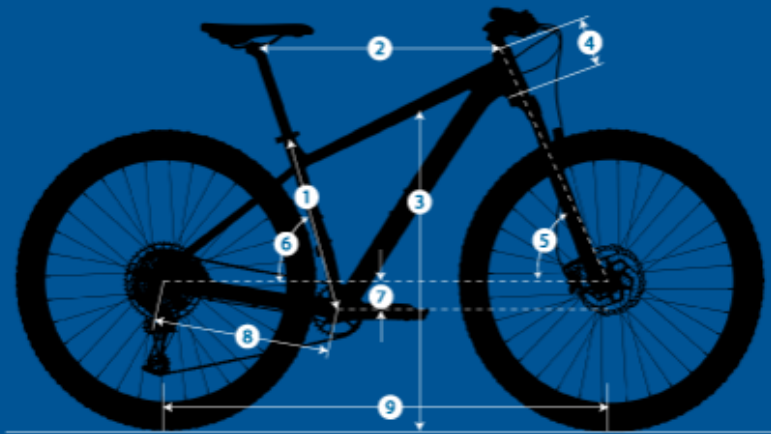

## GEOMETRY

XS S M L XL XXL

|   |                            |      |      |      |      |      |      |
|---|----------------------------|------|------|------|------|------|------|
| 1 | Seat Tube Length (C-Top)   | 360  | 400  | 445  | 480  | 525  | 565  |
| 2 | Horizontal Top Tube Length | 555  | 570  | 590  | 605  | 620  | 625  |
| 3 | Standover Height           | 722  | 738  | 763  | 784  | 814  | 843  |
| 4 | Head Tube Length           | 110  | 115  | 125  | 125  | 135  | 145  |
| 5 | Head Angle                 | 69.5 | 69.5 | 70   | 71   | 71   | 71.5 |
| 6 | Seat Angle                 | 73.3 | 73.5 | 73.5 | 73.5 | 73.5 | 73   |
| 7 | BB Drop                    | 55   | 52   | 52   | 70   | 70   | 70   |
| 8 | Chainstay Length           | 433  | 433  | 433  | 443  | 443  | 443  |
| 9 | Wheelbase                  | 1055 | 1072 | 1087 | 1098 | 1114 | 1107 |

The following are not displayed.

|                |      |      |      |     |     |     |
|----------------|------|------|------|-----|-----|-----|
| Fork Offset    | 42   | 42   | 42   | 46  | 46  | 46  |
| Stem Length    | 60   | 60   | 75   | 75  | 90  | 90  |
| Crank Length   | 170  | 170  | 175  | 175 | 175 | 175 |
| Wheel Diameter | 27.5 | 27.5 | 27.5 | 29  | 29  | 29  |